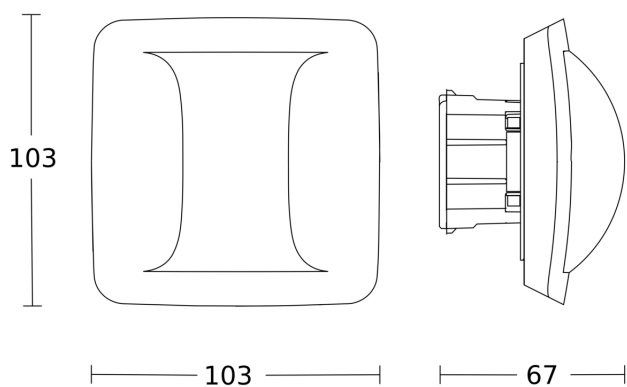

# Hallway

COM1 - in-ceiling installation  
EAN 4007841 079468  
Article number 079468

Dimension Drawing 1

Dimension Drawing 2